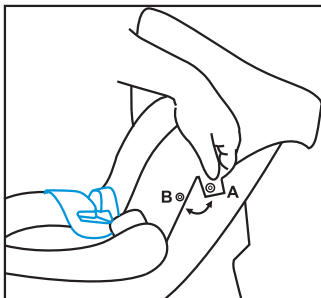

## MODES OF CARRY COT:

1. You can change the modes of Carry Cot into 3 positions by pressing both buttons on side handle in backward or forward side to get it at your desired position.

(1) As a Carry Cot

## FITTING THE CANOPY:

1. Join the edge of canopy buckle to the other buckle given at cot on both the sides.

## SECURING YOUR BABY USING THE HARNESS:

1. Loosen the shoulder straps. Put your baby into carrycot and place straps on their shoulder.
2. Put two buckles together and engage in the harness buckle in click voice.
3. Tighten the strap until they are in contact with your baby's body.
4. To remove your baby safely from carry cot, kindly press side red button of harness to release the five point harness and put the same on other side.