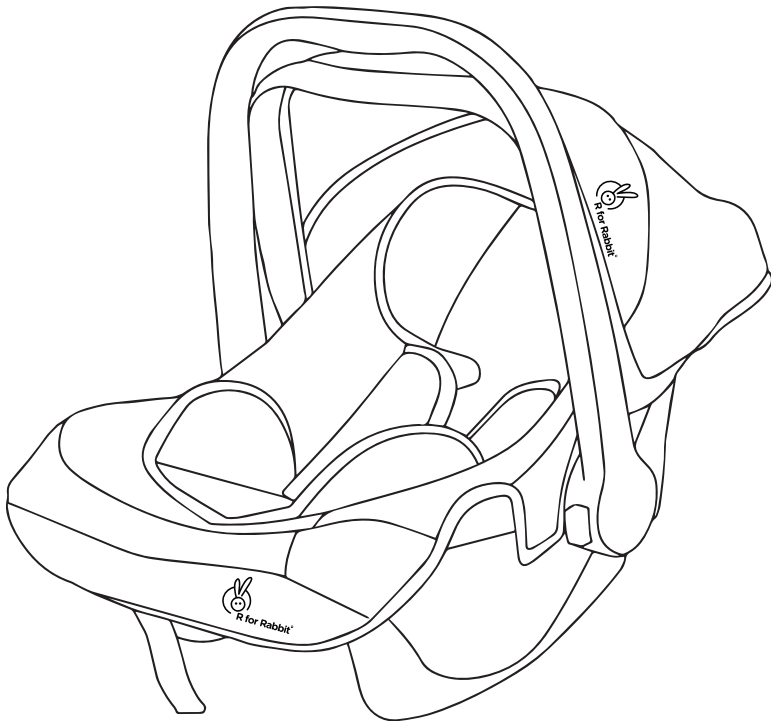

# Cozy Carry Cot

Carry Your Baby With Comfort

Instruction Manual

[www.rforrabbit.com](http://www.rforrabbit.com)

## **SAFETY:**

1. Never leave your baby unattended in carry cot on any surface.
2. Never allow the strap end to come in between any moving elements like elevators, automatic doors, escalators etc.
3. Do not use carry cot without fastening the safety harness correctly.
4. The carry cot must not be used without cover. And the seat cover should not be replaced with any other than the one recommended by the manufacturer.
5. Ensure that all parts are locked in place correctly.
6. The age group for this carry cot is up to 15months and weight capacity is up to 13kgs.

## MODES OF CARRY COT:

1. You can change the modes of Carry Cot into 3 positions by pressing both buttons on side handle in backward or forward side to get it at your desired position.

(1) As a Carry Cot

## SECURING YOUR BABY USING THE HARNESS:

1. Loosen the shoulder straps. Put your baby into carrycot and place straps on their shoulder.
2. Put two buckles together and engage in the harness buckle in click voice.
3. Tighten the strap until they are in contact with your baby's body.
4. To remove your baby safely from carry cot, kindly press side red button of harness to release the five point harness and put the same on other side.