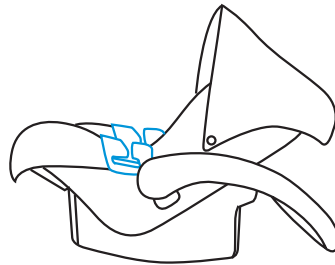

## MODES OF CARRY COT:

1. You can change the modes of Carry Cot into 3 positions by pressing both buttons on side handle in backward or forward side to get it at your desired position.

(1) As a Carry Cot

(2) As a Rocker

(3) As a Feeding Chair

## FITTING THE CANOPY:

1. Join the edge of canopy buckle to the other buckle given at cot on both the sides.

## SECURING YOUR BABY USING THE HARNESS:

1. Loosen the shoulder straps. Put your baby into carrycot and place straps on their shoulder.
2. Put two buckles together and engage in the harness buckle in click voice.
3. Tighten the strap until they are in contact with your baby's body.
4. To remove your baby safely from carry cot, kindly press side red button of harness to release the five point harness and put the same on other side.