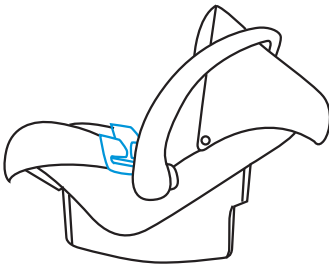

## **MAINTENANCE:**

1. The seat cover can be removed for washing. Remove the harness and loose shoulder straps to release buckles, and then remove the cover to wash in warm water.
2. Do not use chemical cleansers, bleach or corrosives to wash any part of carry cot.

## MODES OF CARRY COT:

1. You can change the modes of Carry Cot into 3 positions by pressing both buttons on side handle in backward or forward side to get it at your desired position.

(1) As a Carry Cot

## FITTING THE CANOPY:

1. Join the edge of canopy buckle to the other buckle given at cot on both the sides.

## SECURING YOUR BABY USING THE HARNESS:

1. Loosen the shoulder straps. Put your baby into carrycot and place straps on their shoulder.
2. Put two buckles together and engage in the harness buckle in click voice.
3. Tighten the strap until they are in contact with your baby's body.
4. To remove your baby safely from carry cot, kindly press side red button of harness to release the five point harness and put the same on other side.