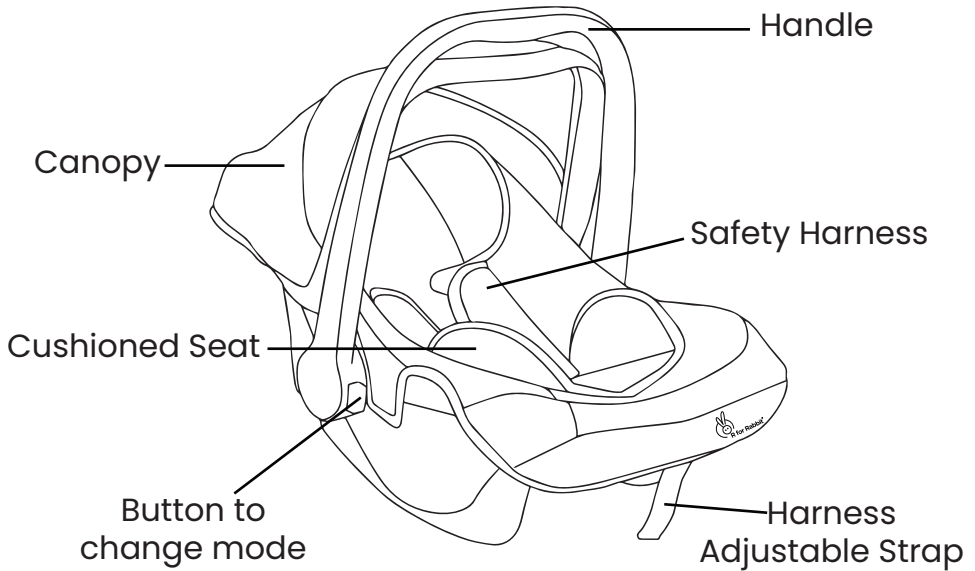

# Cozy Carry Cot

Carry Your Baby With Comfort

Instruction Manual

[www.rforrabbit.com](http://www.rforrabbit.com)

## **SAFETY:**

1. Never leave your baby unattended in carry cot on any surface.
2. Never allow the strap end to come in between any moving elements like elevators, automatic doors, escalators etc.
3. Do not use carry cot without fastening the safety harness correctly.
4. The carry cot must not be used without cover. And the seat cover should not be replaced with any other than the one recommended by the manufacturer.
5. Ensure that all parts are locked in place correctly.
6. The age group for this carry cot is up to 15months and weight capacity is up to 13kgs.

## MODES OF CARRY COT:

1. You can change the modes of Carry Cot into 3 positions by pressing both buttons on side handle in backward or forward side to get it at your desired position.

(1) As a Carry Cot

## SECURING YOUR BABY USING THE HARNESS:

1. Loosen the shoulder straps. Put your baby into carrycot and place straps on their shoulder.
2. Put two buckles together and engage in the harness buckle in click voice.
3. Tighten the strap until they are in contact with your baby's body.
4. To remove your baby safely from carry cot, kindly press side red button of harness to release the five point harness and put the same on other side.