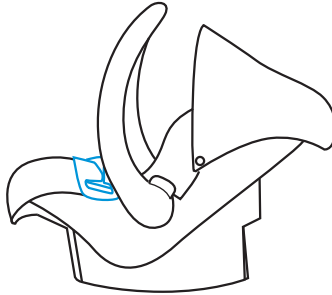

MODES OF CARRY COT:

1. You can change the modes of Carry Cot into 3 positions by pressing both buttons on side handle in backward or forward side to get it at your desired position.

(1) As a Carry Cot