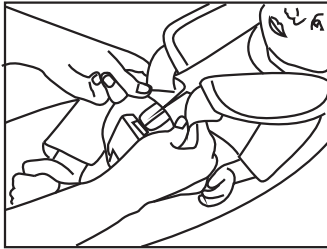

SECURING YOUR BABY USING THE HARNESS:

1. Loosen the shoulder straps. Put your baby into carrycot and place straps on their shoulder.
2. Put two buckles together and engage in the harness buckle in click voice.
3. Tighten the strap until they are in contact with your baby's body.
4. To remove your baby safely from carry cot, kindly press side red button of harness to release the five point harness and put the same on other side.

Reference Image

Designed & Marketed by: R for Rabbit Baby Products Pvt.Ltd.
708,7th Floor, Pinnacle Business Park, Corporate Road, Prahlad Nagar, Ahmedabad, Gujarat 380015
www.rforrabbit.com | customercare@rforrabbit.com | +91-079-410-57595

Manufactured by: Funride Toys LLP
8/4A, SITE-IV, SAHIBABAD INDUSTRIAL AREA, GHAZIABAD-201010