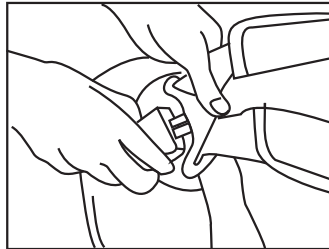

SECURING YOUR BABY USING THE HARNESS:

1. Loosen the shoulder straps. Put your baby into carrycot and place straps on their shoulder.
2. Put two buckles together and engage in the harness buckle in click voice.
3. Tighten the strap until they are in contact with your baby's body.
4. To remove your baby safely from carry cot, kindly press side red button of harness to release the five point harness and put the same on other side.

Reference Image

Designed & Marketed by: R for Rabbit Baby Products Pvt.Ltd.
708,7th Floor, Pinnacle Business Park, Corporate Road, Prahlad Nagar, Ahmedabad, Gujarat 380015
www.rforrabbit.com | customercare@rforrabbit.com | +91-079-410-57595

Manufactured by: Funride Toys LLP
8/4A, SITE-IV, SAHIBABAD INDUSTRIAL AREA, GHAZIABAD-201010